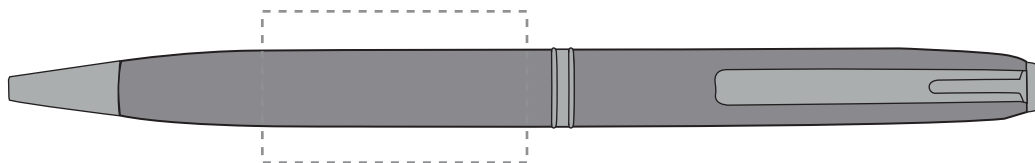

Your Ref:

Quantity:

Product Code: TPC580201

Our Ref:

Version: 1

Product Colour: LIGHT GREY

PRINTING CONCERNS:

We stock this item in the following colours

**PANTONE REFERENCE(S)**

● Engraving

ARTWORK SCALE 100%

ARTWORK SCALE 100%

Rotary Engrave Area:

35mm x 20mm

Product Image for visualisation
- colours may vary

The dashed line is to demonstrate print area and will not appear on your printed item